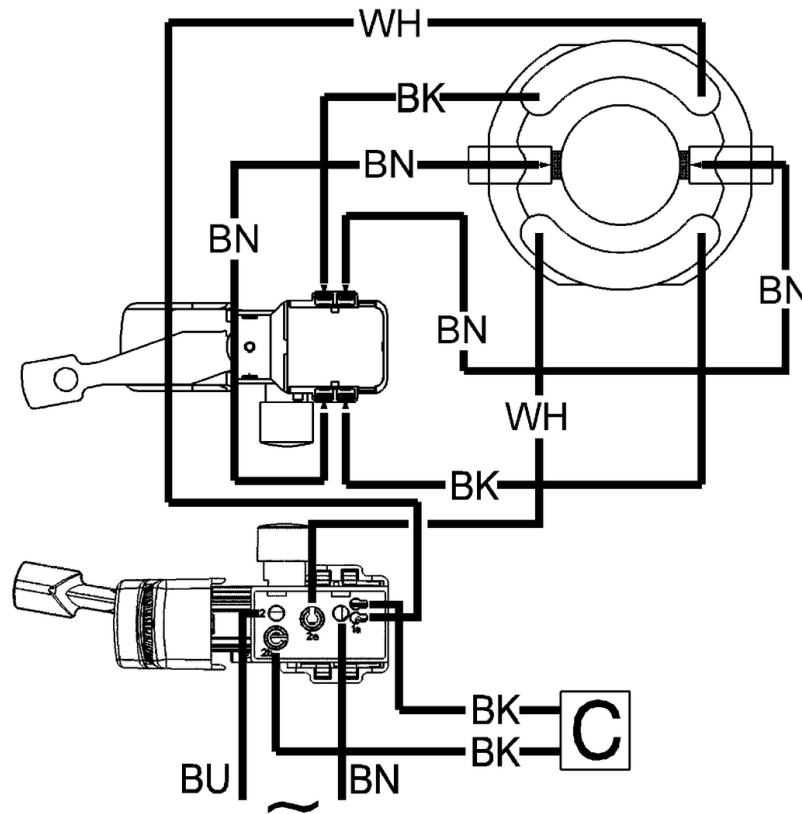

a# Circuit Block Diagram